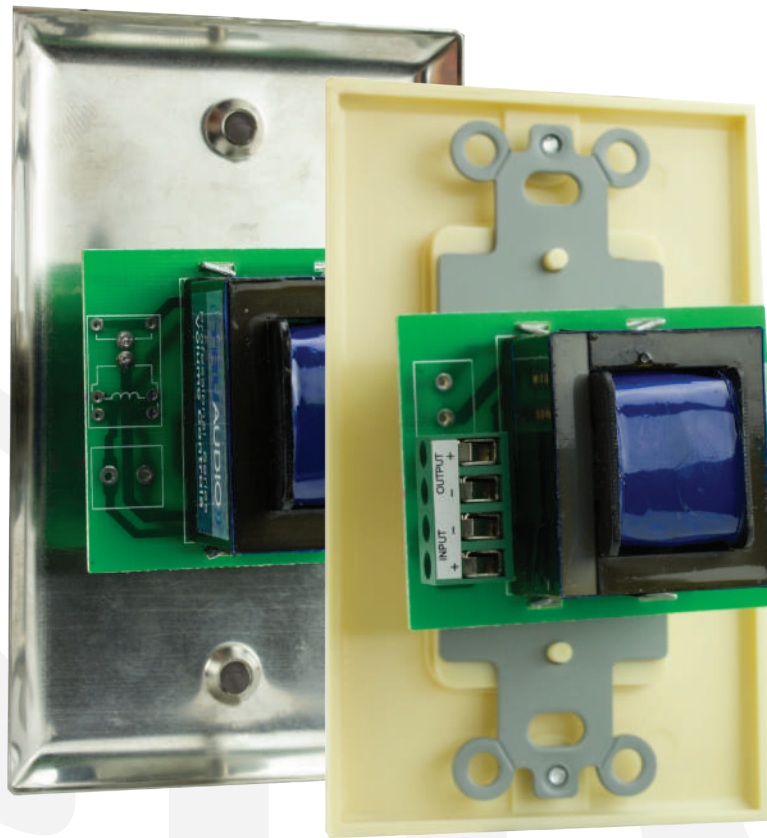

# PRO-50/100MP

Commercial 70v volume control

## PRO-50/100MP

This TruAudio commercial 70V Rotary Volume Control is perfect for high tapped speakers at high levels, or when using multiple low-wattage speakers for the large coverage area. Removable screw terminal connections make wiring fast and easy, while its form factor fits into single-gang junction boxes for a clean install.

### PRO-50MP

<b>Volume control type:</b>	Commercial 70v Rotary Volume control 50
<b>Power Rated:</b>	50 watts RMS
<b>Total Harmonic Distortion:</b>	<1%
<b>Impedance:</b>	70v up to 50 watts
<b>Freq Response:</b>	20-22K Hz (+/- .5 dB)
<b>Switch:</b>	10 position
<b>Connector:</b>	Removable screw type, accepts 14 gauge
<b>Color:</b>	Stainless steel and ivory

### PRO-100MP

<b>Volume control type:</b>	Commercial 70v Rotary Volume control 100
<b>Power Rated:</b>	100 watts RMS
<b>Total Harmonic Distortion:</b>	<1%
<b>Impedance:</b>	70v up to 100 watts
<b>Freq Response:</b>	20-22K Hz (+/- .5 dB)
<b>Switch:</b>	10 position
<b>Connector:</b>	Removable screw type, accepts 14 gauge
<b>Color:</b>	Stainless steel and ivory